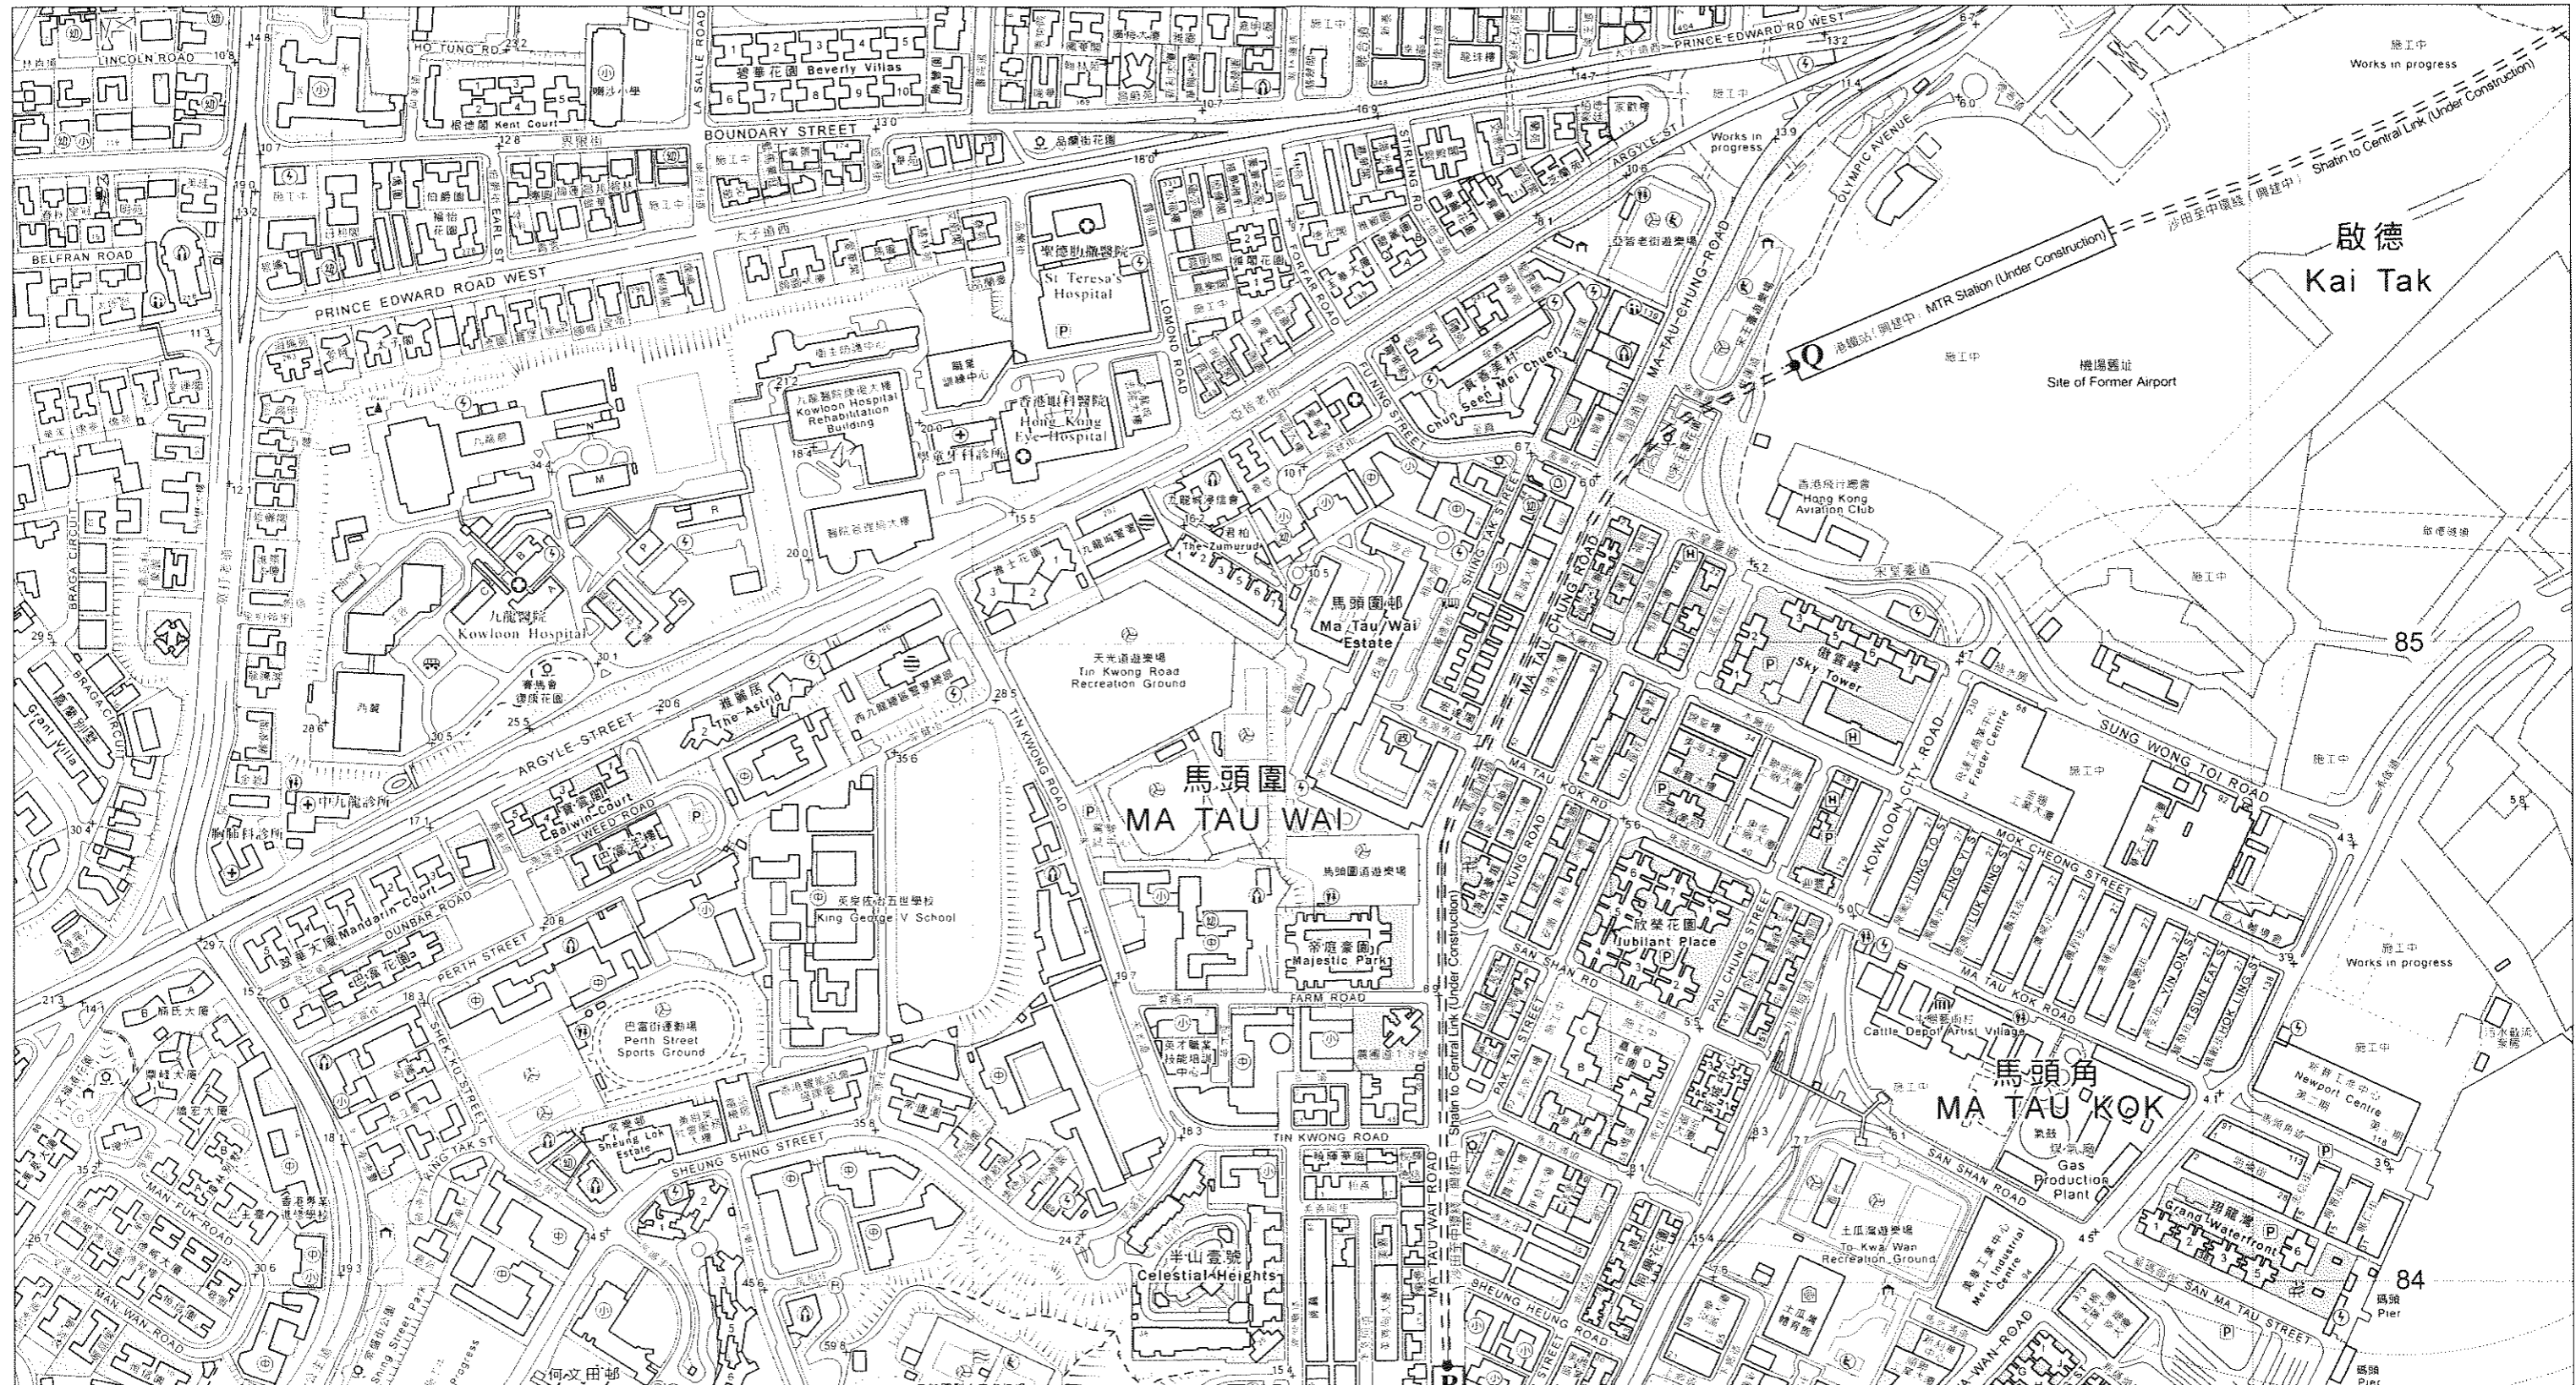

香港考試及評核局  
HONG KONG EXAMINATIONS AND ASSESSMENT AUTHORITY

2019 年香港中學文憑考試  
HONG KONG DIPLOMA OF SECONDARY EDUCATION EXAMINATION 2019

地圖摘錄 (試卷一甲部第 1 題至第 6 題及丙部第 4 題用)  
Map Extract (for Paper 1 Section A Questions 1 to 6 and Section C Question 4)

©香港考試及評核局 保留版權  
 Hong Kong Examinations and Assessment Authority  
 All Rights Reserved 2019

地圖版權屬香港特區政府，經地政總署准許複印，  
 版權特許編號 89/2019。  
 The map reproduced with permission of the Director of Lands.  
 © The Government of the Hong Kong SAR. Licence No. 89/2019.

此 地 圖 必 須 與 答 題 簿 一 併 交 回  
 THIS MAP MUST BE HANDED IN WITH YOUR ANSWER BOOK