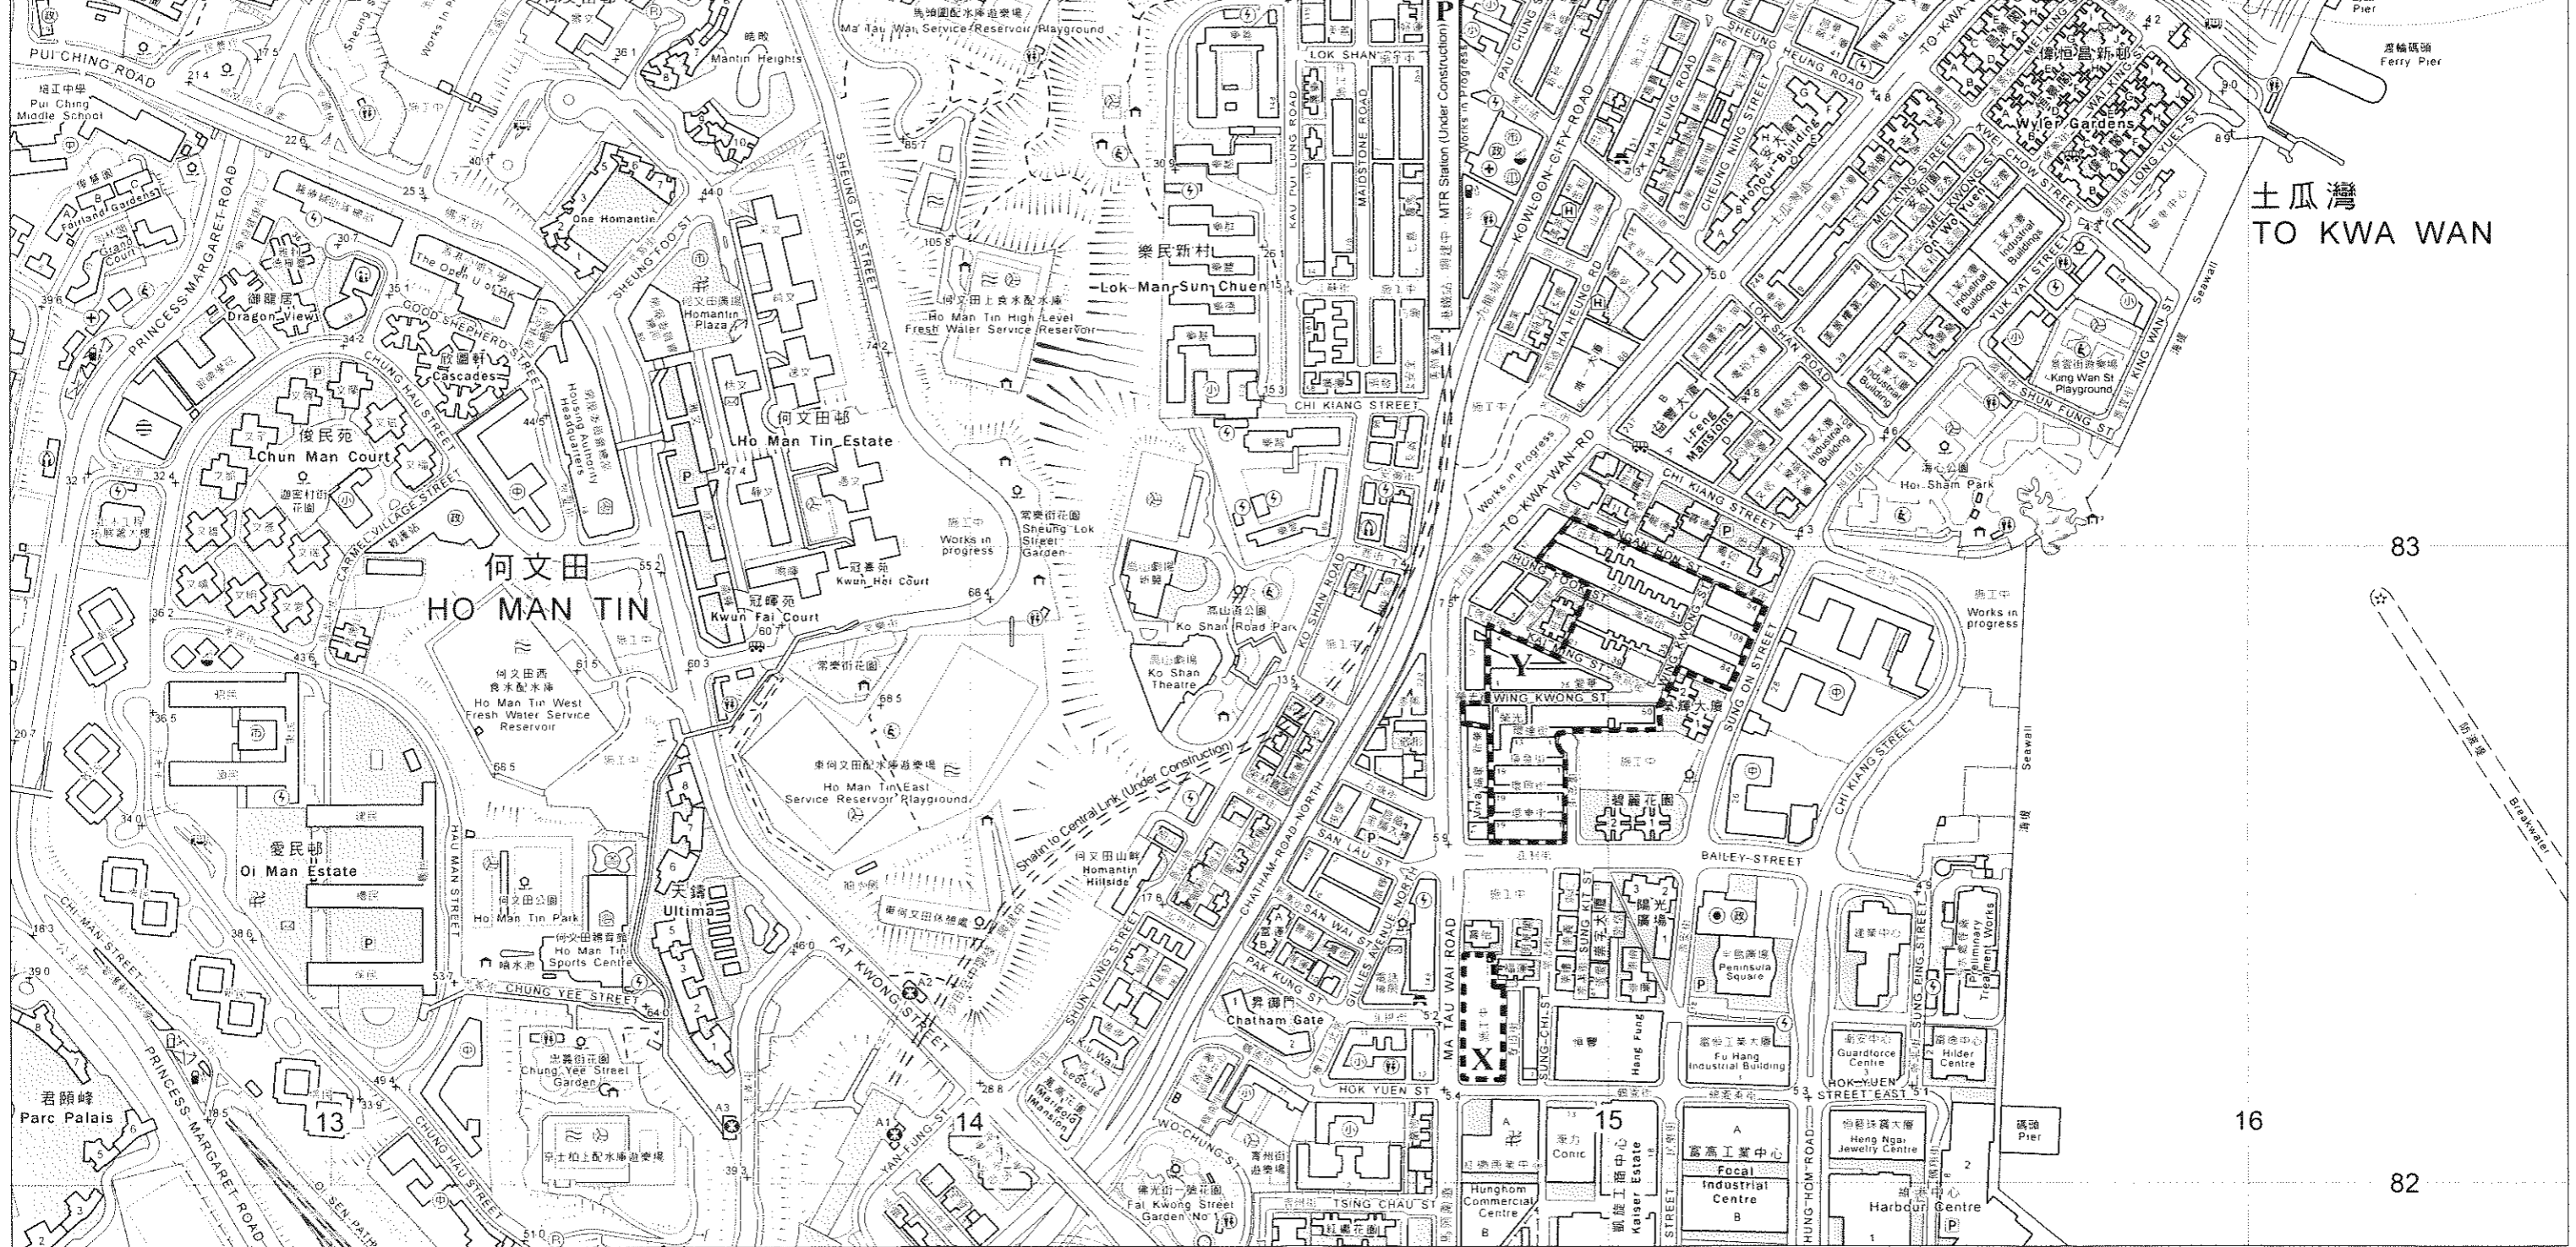

香港考試及評核局  
HONG KONG EXAMINATIONS AND ASSESSMENT AUTHORITY

2019 年香港中學文憑考試  
HONG KONG DIPLOMA OF SECONDARY EDUCATION EXAMINATION 2019

地圖摘錄 (試卷一甲部第 1 題至第 6 題及丙部第 4 題用)  
Map Extract (for Paper 1 Section A Questions 1 to 6 and Section C Question 4)

©香港考試及評核局 保留版權  
 Hong Kong Examinations and Assessment Authority  
 All Rights Reserved 2019

地圖版權屬香港特區政府，經地政總署准許複印，  
 版權特許編號 89/2019。  
 The map reproduced with permission of the Director of Lands.  
 © The Government of the Hong Kong SAR. Licence No. 89/2019.

此 地 圖 必 須 與 答 題 簿 一 併 交 回  
 THIS MAP MUST BE HANDED IN WITH YOUR ANSWER BOOK