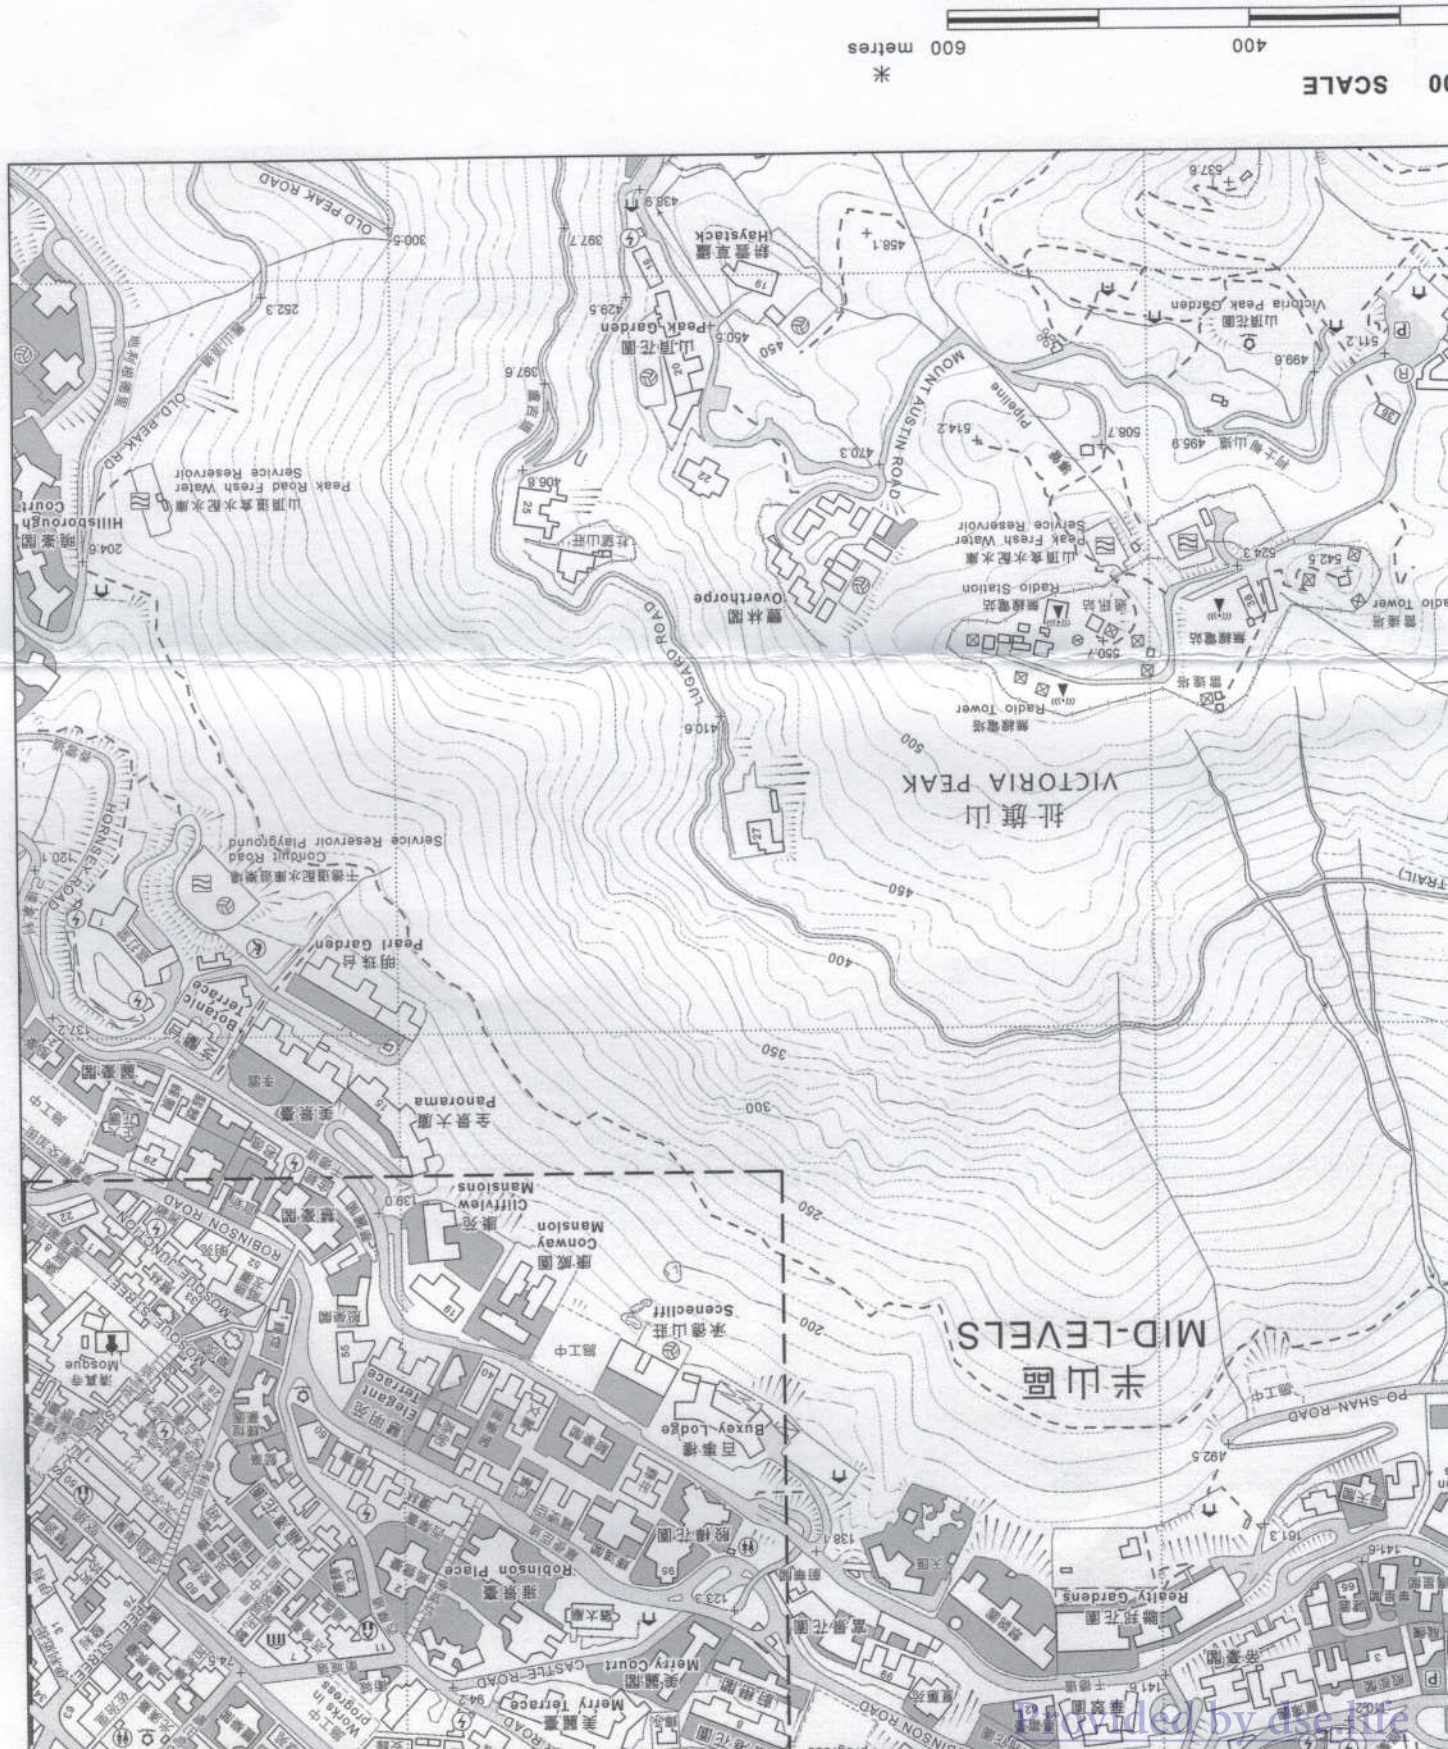

地圖摘錄
Map Extract

(答試卷一甲部第1至8題及乙部第2題用)
(for Paper 1 Section A Questions 1 to 8 and Section B Question 2)

47

48

上環
SHEUNG WAN

港澳碼頭
HK-Macau Ferry Terminal

信德中心
Shun Tak Centre

荷李活華庭
Hollywood Terrace

此地圖必須與 THIS MAP MUST BE HANDED

©香港考試及評核局 保留版權
Hong Kong Examinations and Assessment Authority
All Rights Reserved 2017