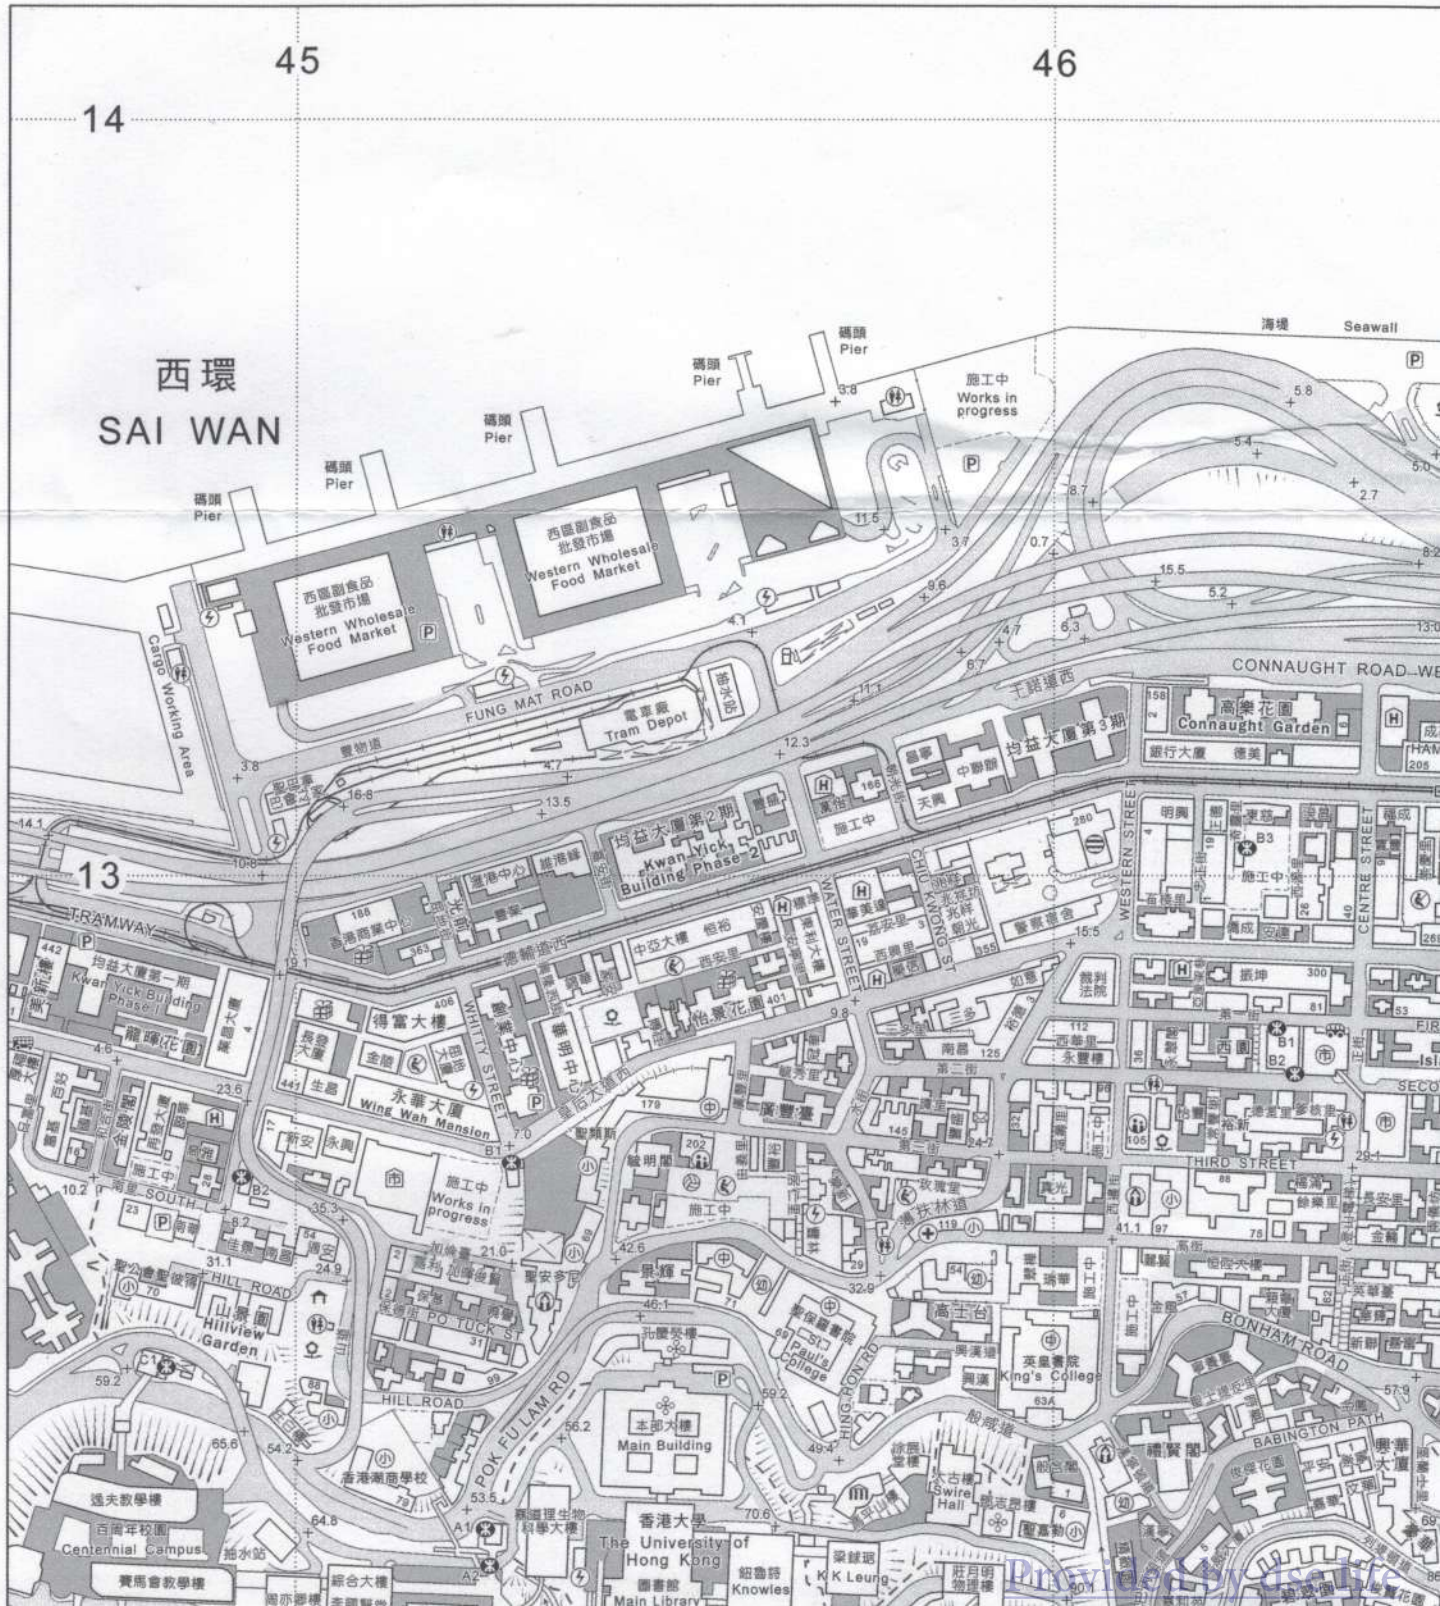

地圖摘錄
Map Extract

(答試卷一甲部第1至8題及乙部第2題用)
(for Paper 1 Section A Questions 1 to 8 and Section B Question 2)

47

48

上環
SHEUNG WAN

港澳碼頭
HK-Macau Ferry Terminal

信德中心
Shun Tak Centre

荷李活華庭
Hollywood Terrace

此地圖必須與 THIS MAP MUST BE HANDED

©香港考試及評核局 保留版權
Hong Kong Examinations and Assessment Authority
All Rights Reserved 2017